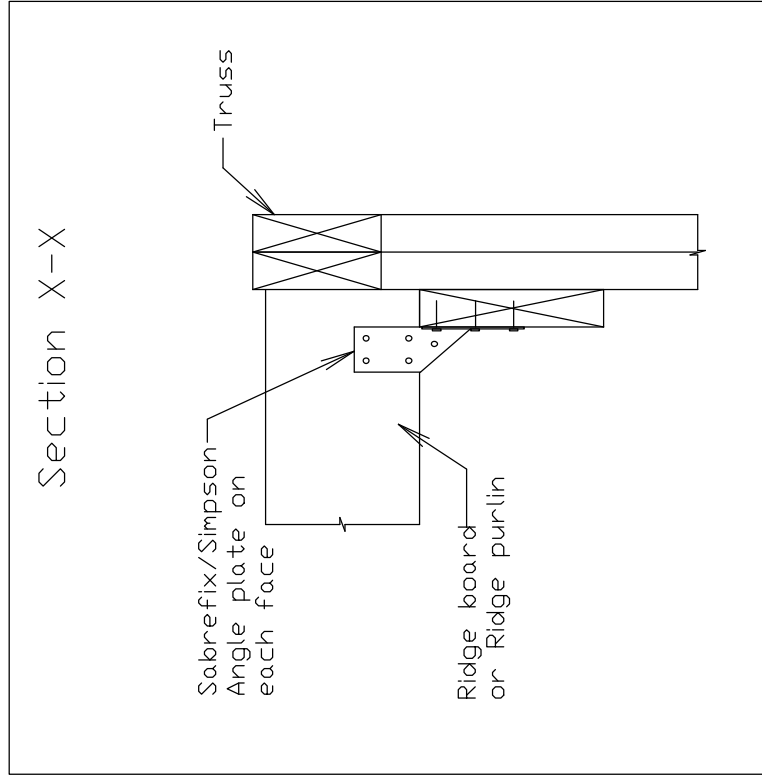

End Support At Truss Apex Ridge Board Or Ridge Purlin

Unit 9a
 Commerce Way
 Walrow Ind.Est.
 Highbridge
 Somerset
 TA9 4AG
 Tel:- (01278) 793808
 Fax:- (01278) 793795
 www.manderwood.co.uk

TITLE			
Purlin Support at Ridge			
SIZE	CAGE CODE	DWG NO	REV
A4		Purlin 02	
SCALE	n.t.s		SHEET