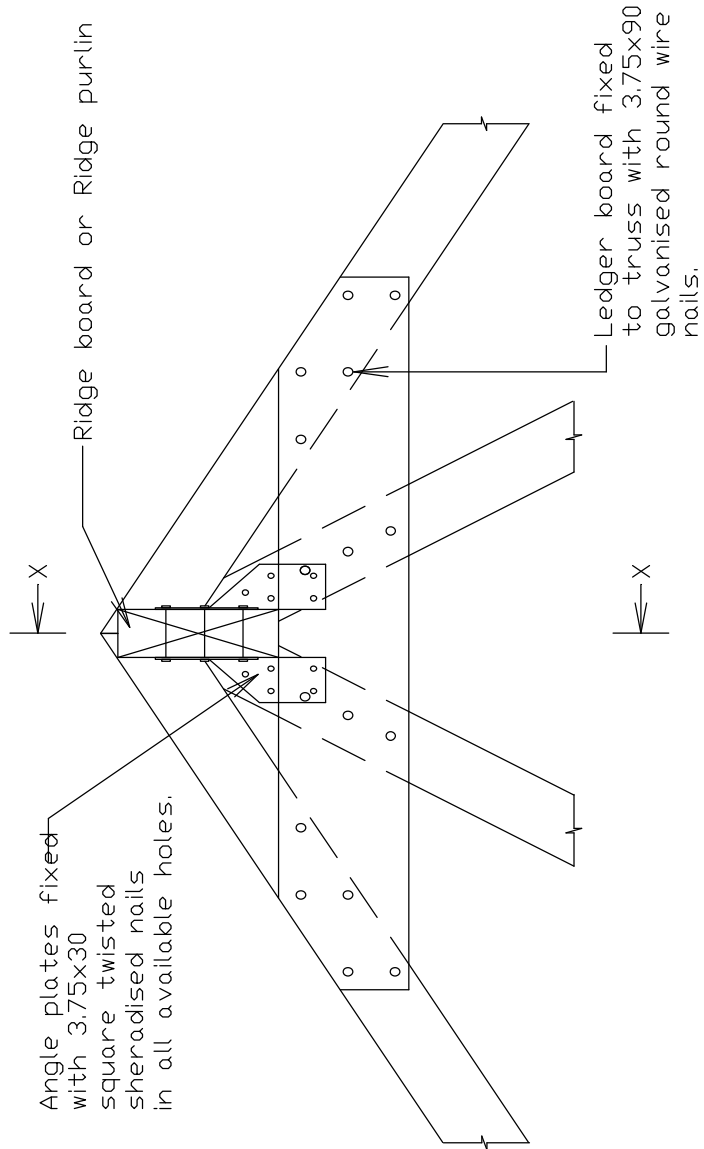

End Support At Truss Apex Ridge Board Or Ridge Purlin

Unit 9a
 Commerce Way
 Walrow Ind.Est.
 Highbridge
 Somerset
 TA9 4AG
 Tel:- (01278) 793808
 Fax:- (01278) 793795
 www.manderwood.co.uk

TITLE			
Purlin Support at Ridge			
SIZE	CAGE CODE	DWG NO	REV
A4		Purlin 02	
SCALE	n.t.s		SHEET