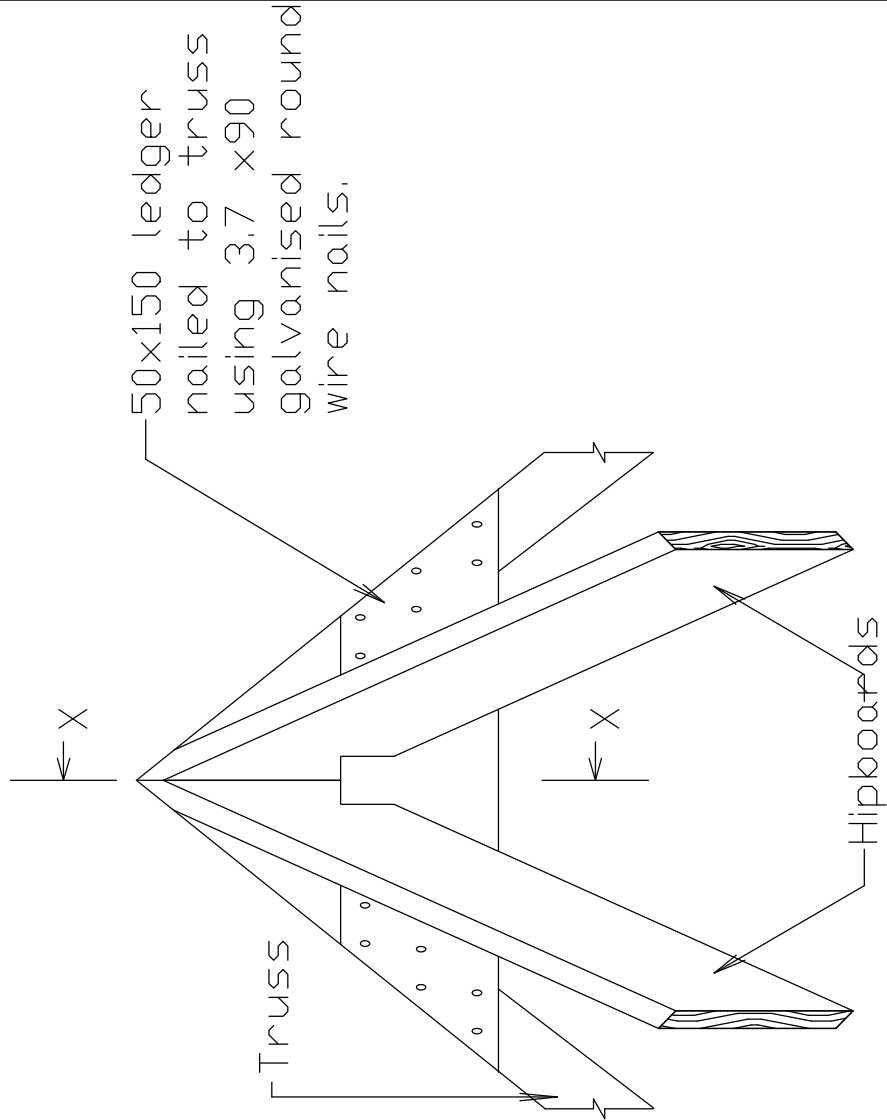

Hipboard Connection

Unit 9a
 Commerce Way
 Walrow Ind.Est.
 Highbridge
 Somerset
 TA9 4AG
 Tel:- (01278) 793808
 Fax:- (01278) 793795
 www.manderwood.co.uk

TITLE
 Hipboard at Apex Connection

SIZE A4	CAGE CODE	DWG NO Hipboard 02	REV
SCALE n.t.s	SHEET		