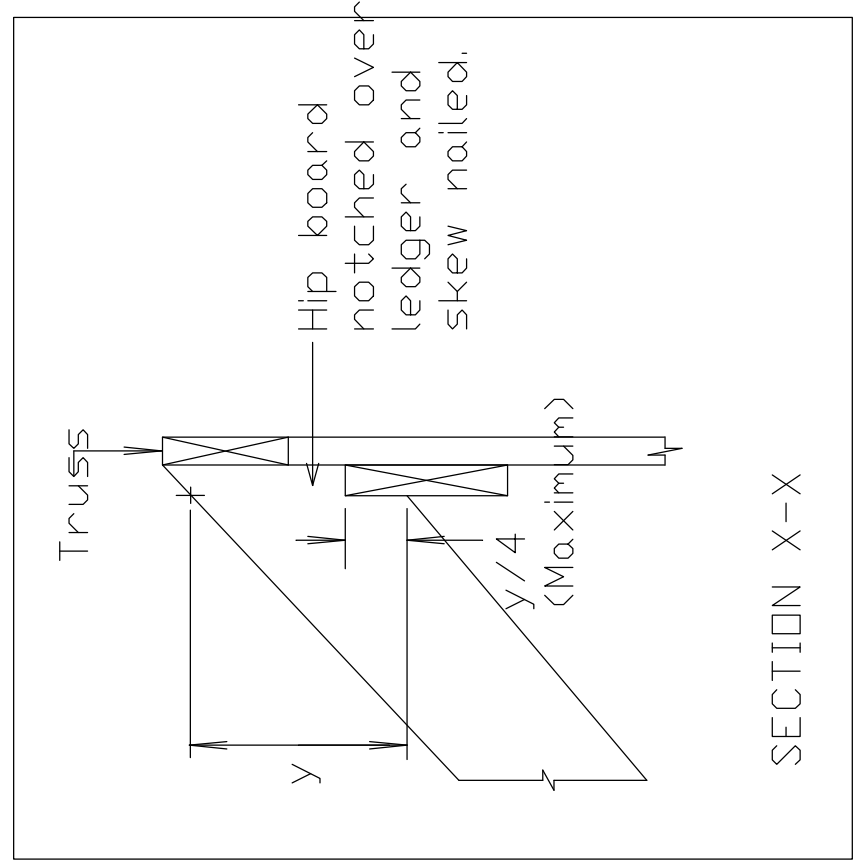

Hipboard Connection

Unit 9a
 Commerce Way
 Walrow Ind.Est.
 Highbridge
 Somerset
 TA9 4AG
 Tel:- (01278) 793808
 Fax:- (01278) 793795
 www.manderwood.co.uk

TITLE
 Hipboard at Apex Connection

SIZE A4	CAGE CODE	DWG NO Hipboard 02	REV
SCALE n.t.s	SHEET		