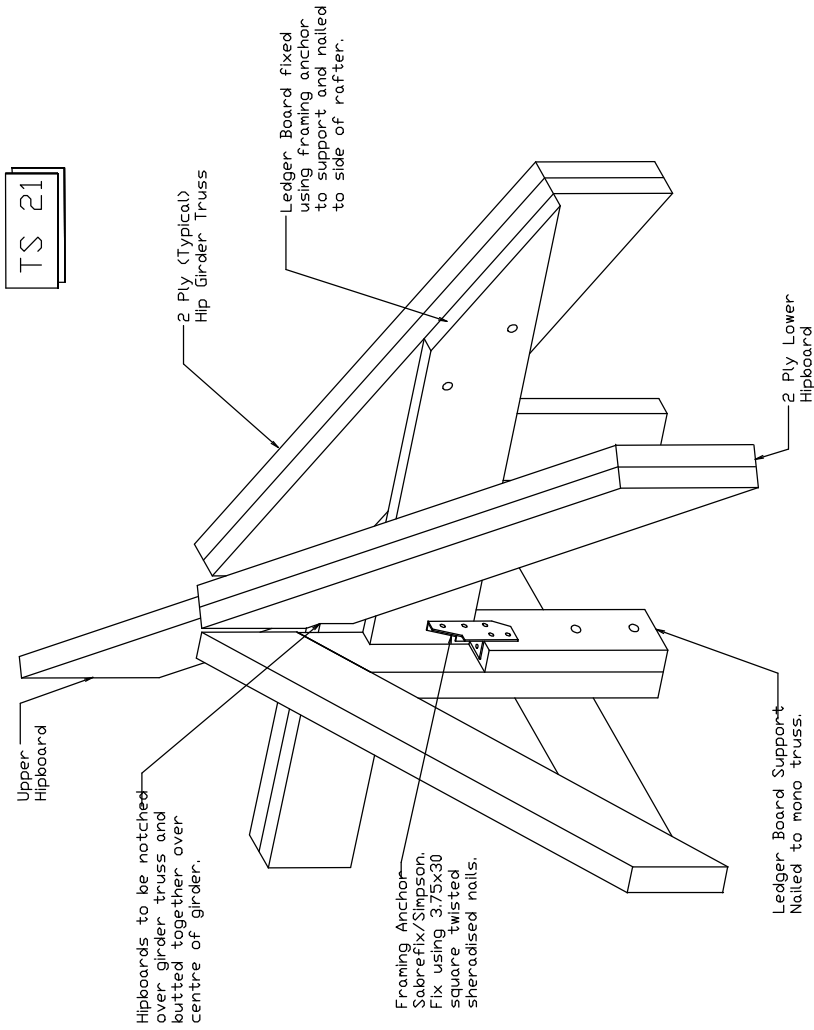

# 2 Ply Lower Hipboard, Single Ply Hipboard

TS 21

Unit 9a Commerce Way Walrow Ind.Est. Highbridge Somerset TA9 4AG Tel:- (01278) 793808 Fax:- (01278) 793795 www.manderwood.co.uk			
TITLE		2ply Lower Hipboard Connection	
SIZE	CAGE CODE	DWG NO	REV
A4		Hipboard 01	
SCALE	n.t.s		SHEET