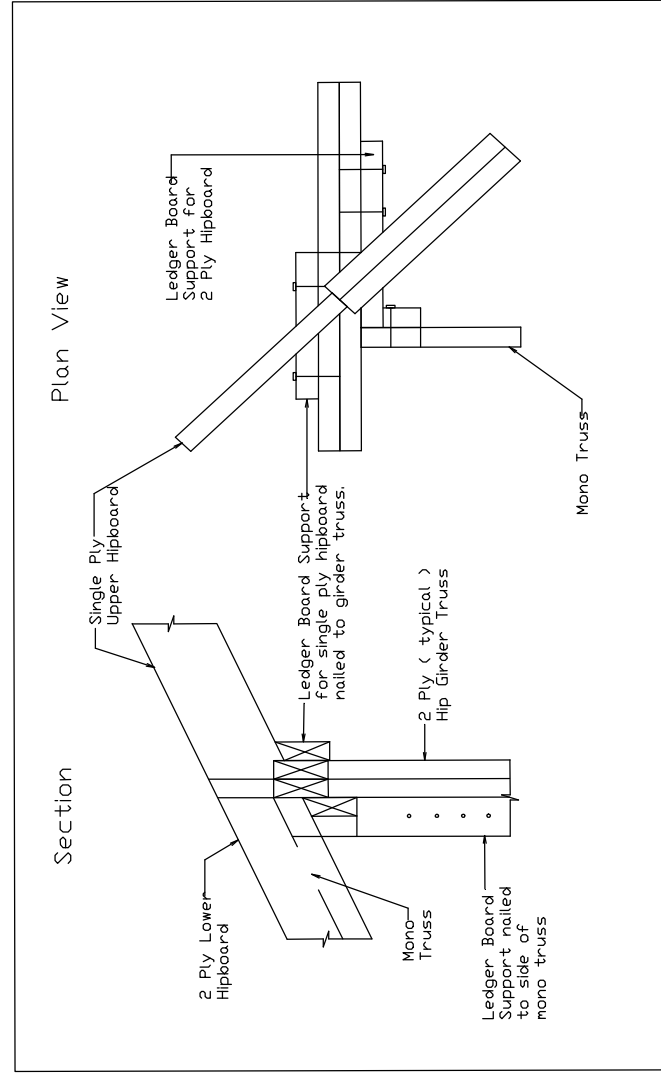

# 2 Ply Lower Hipboard, Single Ply Hipboard

TS 21

Unit 9a Commerce Way Walrow Ind.Est. Highbridge Somerset TA9 4AG Tel:- (01278) 793808 Fax:- (01278) 793795 www.manderwood.co.uk			
TITLE		2ply Lower Hipboard Connection	
SIZE	CAGE CODE	DWG NO	REV
A4		Hipboard 01	
SCALE	n.t.s		SHEET